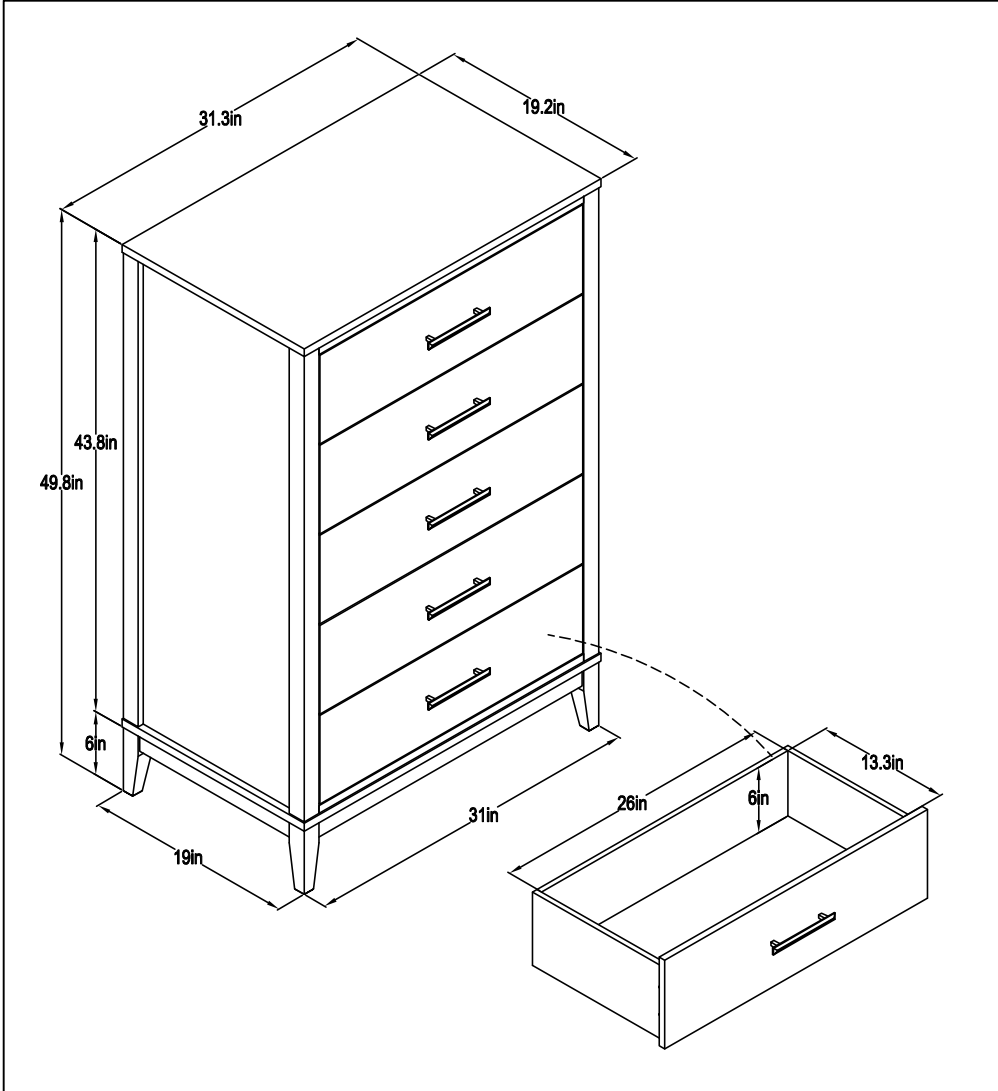

2298013(872)COM -5 DRAWER DRESSER

Wood Breakdown:
 MDF 95%, PB 0%.
 Total storage: 6 cubic feet

Overall Product Size:
 31.3" W × 19.2" D × 49.8" H
 79.4cm W × 48.7cm D × 126.5cm H

Maximum Weight Capacities
 Unit Weight: 129.6 lbs. (58.92kg)