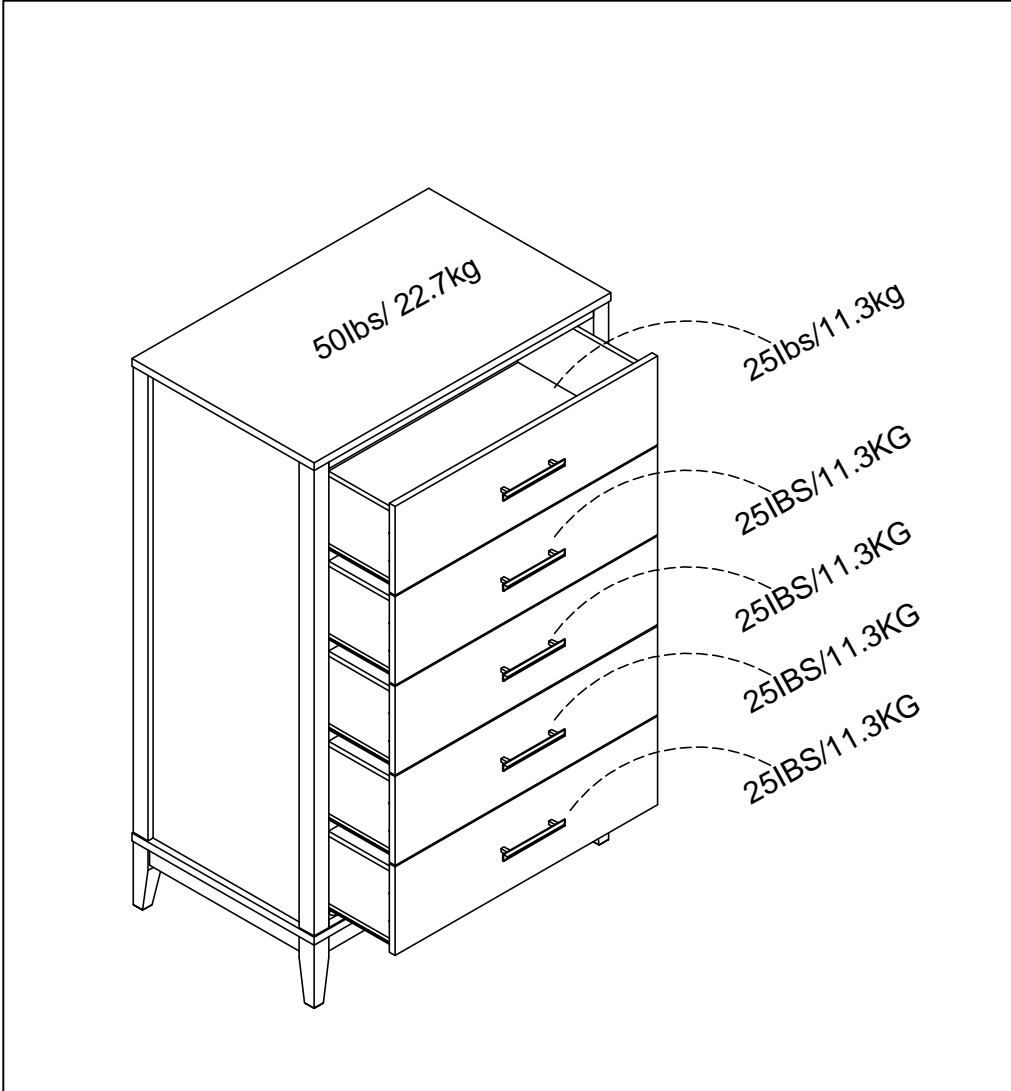

2298013(872)COM -5 DRAWER DRESSER

Wood Breakdown:
 MDF 95%, PB 0%.
 Total storage: 6 cubic feet

Overall Product Size:
 31.3" W × 19.2" D × 49.8" H
 79.4cm W × 48.7cm D × 126.5cm H

Maximum Weight Capacities
 Unit Weight: 129.6 lbs. (58.92kg)